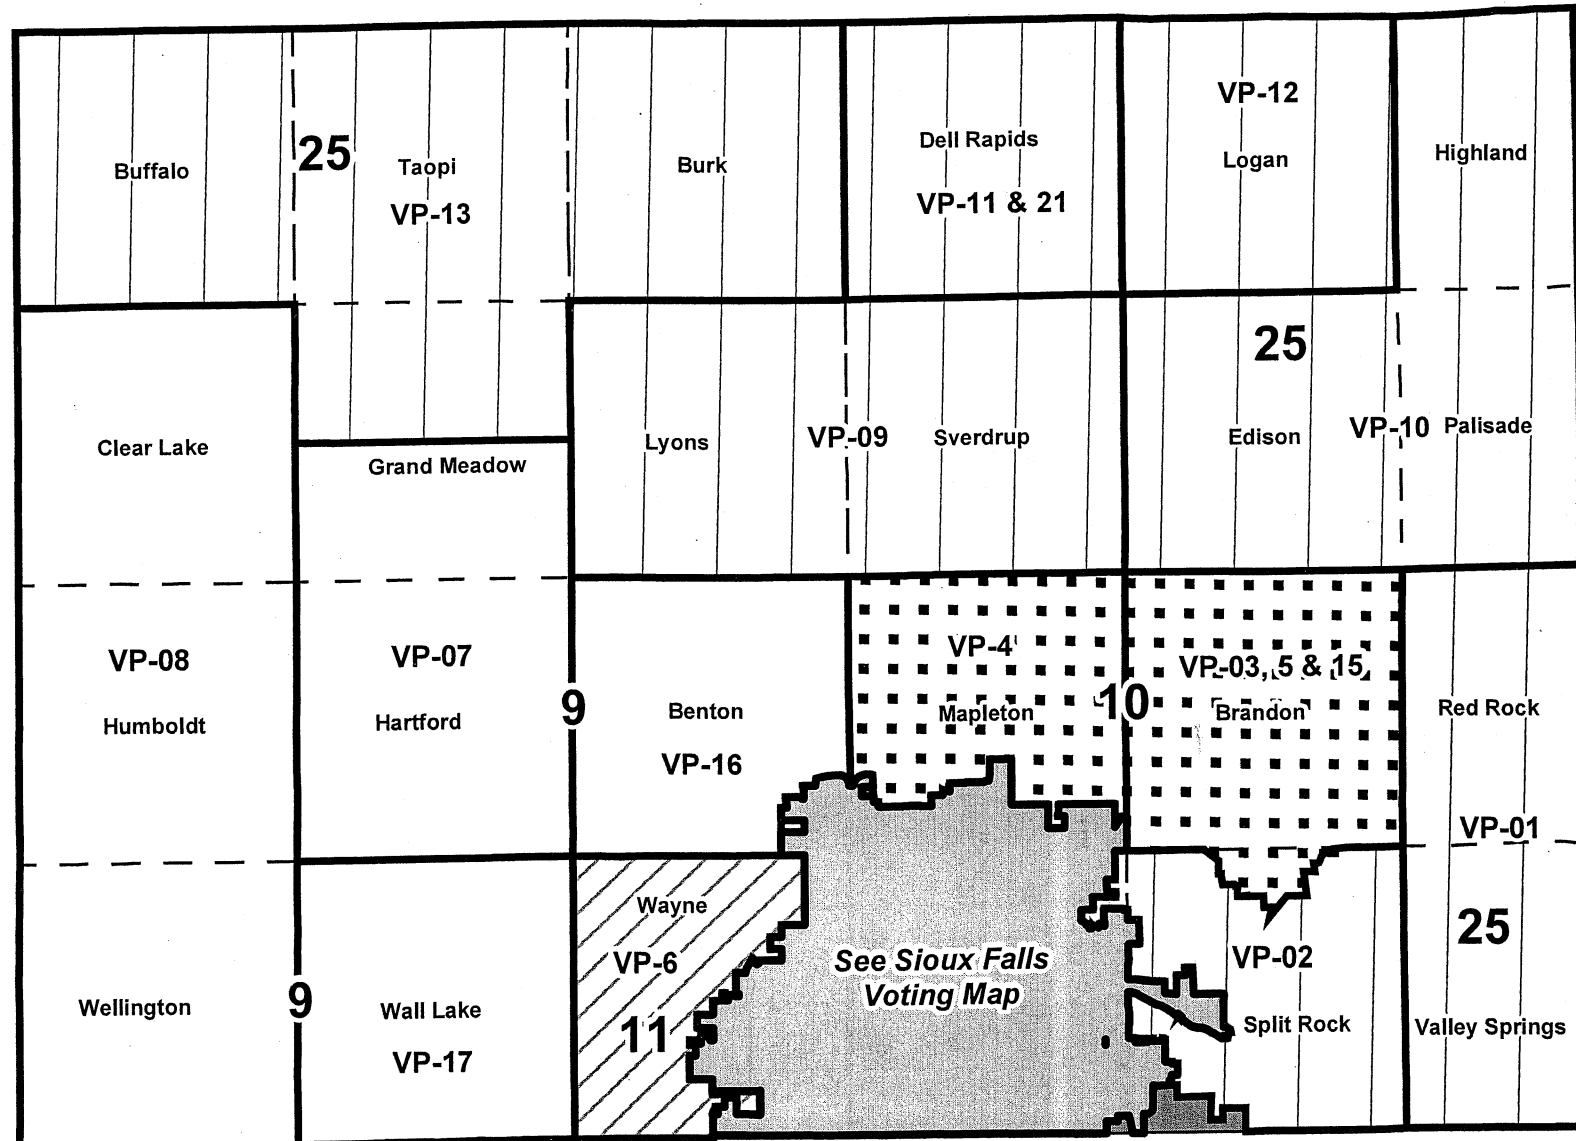

Minnehaha County Voting Districts and Precincts

Legend

- Townships Boundary
- Precincts Boundary
- District Boundary
- Dist. 9
- Dist. 10
- Dist. 11
- Dist. 25
- Sioux Falls

- VP-1 Valley Springs Elementary School
301 Valley Dr
- VP-2 Split Rock Fire Station
7201 E Hwy 42
- VP-3 Brandon Fire Station
401 Sioux Blvd (ward 3 & Twp)
- VP-4 Mapleton Township Hall
47419 258th St, Renner
- VP-5 Brandon Fire Station
401 Sioux Blvd (ward 1)
- VP-6 MariCar Community Ctr (Hayward)
400 N Valley View Rd
- VP-7 Hartford Senior Citizens Center
119 N Main Ave
- VP-8 Humboldt Community Center
- VP-9 Baltic Fire Station
310 Lovely Ave
- VP-10 Garretson Senior Citizens Center
528 Main Ave
- VP-11 Dell Rapids American Legion Hall
410 N Orleans Ave (ward 1 & 2 & twp)
- VP-12 Heesch Farm
24883 481st Ave
- VP-13 Taopi Community Hall
Colton
- VP-15 Brandon Fire Station
401 Sioux Blvd (ward 2)
- VP-16 Crooks Community Center
701 S West Ave
- VP-17 Wall Lake Township Hall
26452 463rd Ave, Hartford
- VP-21 Dell Rapids American Legion Hall
410 N Orleans Ave (ward 3 & 4)