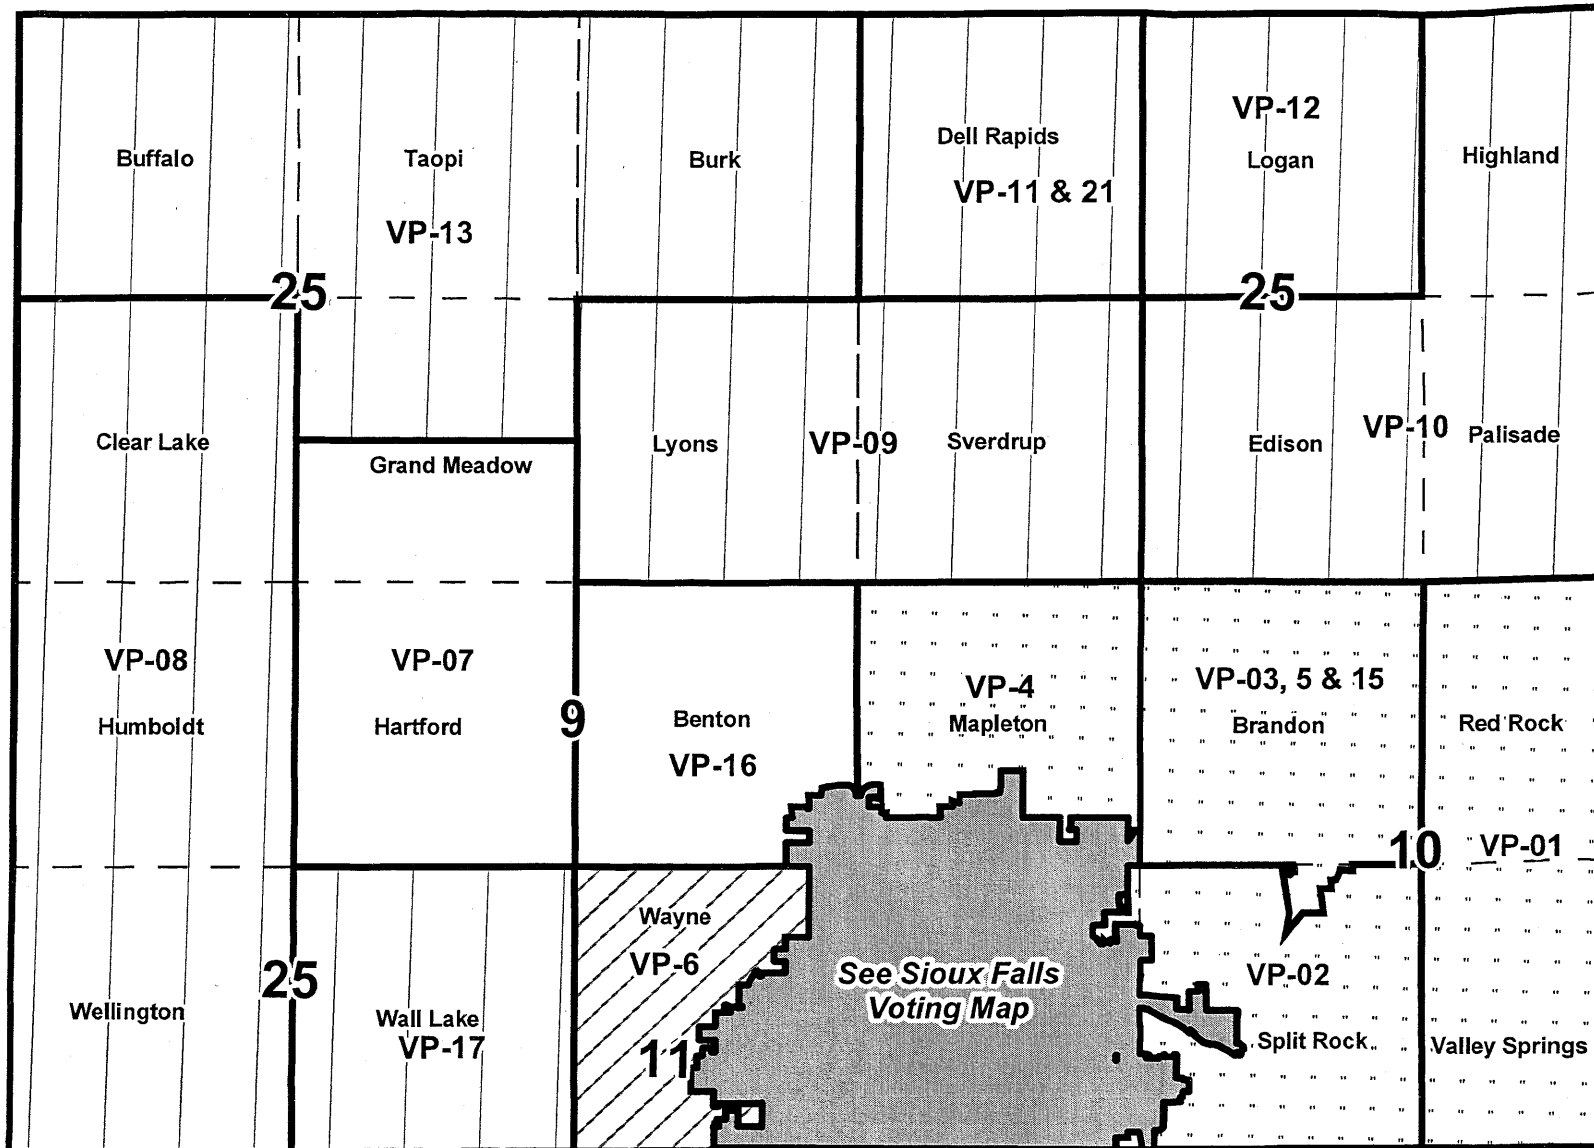

Minnehaha County Voting Districts and Precincts

- VP-1 Valley Springs Elementary School
301 Valley Dr
- VP-2 Split Rock Fire Station
7201 E Hwy 42
- VP-3 Brandon Fire Station
401 Sioux Blvd (ward 3 & Twp)
- VP-4 Mapleton Township Hall
47419 258th St, Renner
- VP-5 Brandon Fire Station
401 Sioux Blvd (ward 1)
- VP-6 MariCar Community Ctr (Hayward)
400 N Valley View Rd
- VP-7 Hartford Senior Citizens Center
119 N Main Ave
- VP-8 Humboldt Community Center
- VP-9 Baltic Fire Station
310 Lovely Ave
- VP-10 Garretson Senior Citizens Center
528 Main Ave
- VP-11 Dell Rapids American Legion Hall
410 N Orleans Ave (ward 1 & 2 & twp)
- VP-12 Heesch Farm
24883 481st Ave
- VP-13 Taopi Community Hall
Colton
- VP-15 Brandon Fire Station
401 Sioux Blvd (ward 2)
- VP-16 Crooks Community Center
701 S West Ave
- VP-17 Wall Lake Township Hall
26452 463rd Ave, Hartford
- VP-21 Dell Rapids American Legion Hall
410 N Orleans Ave (ward 3 & 4)