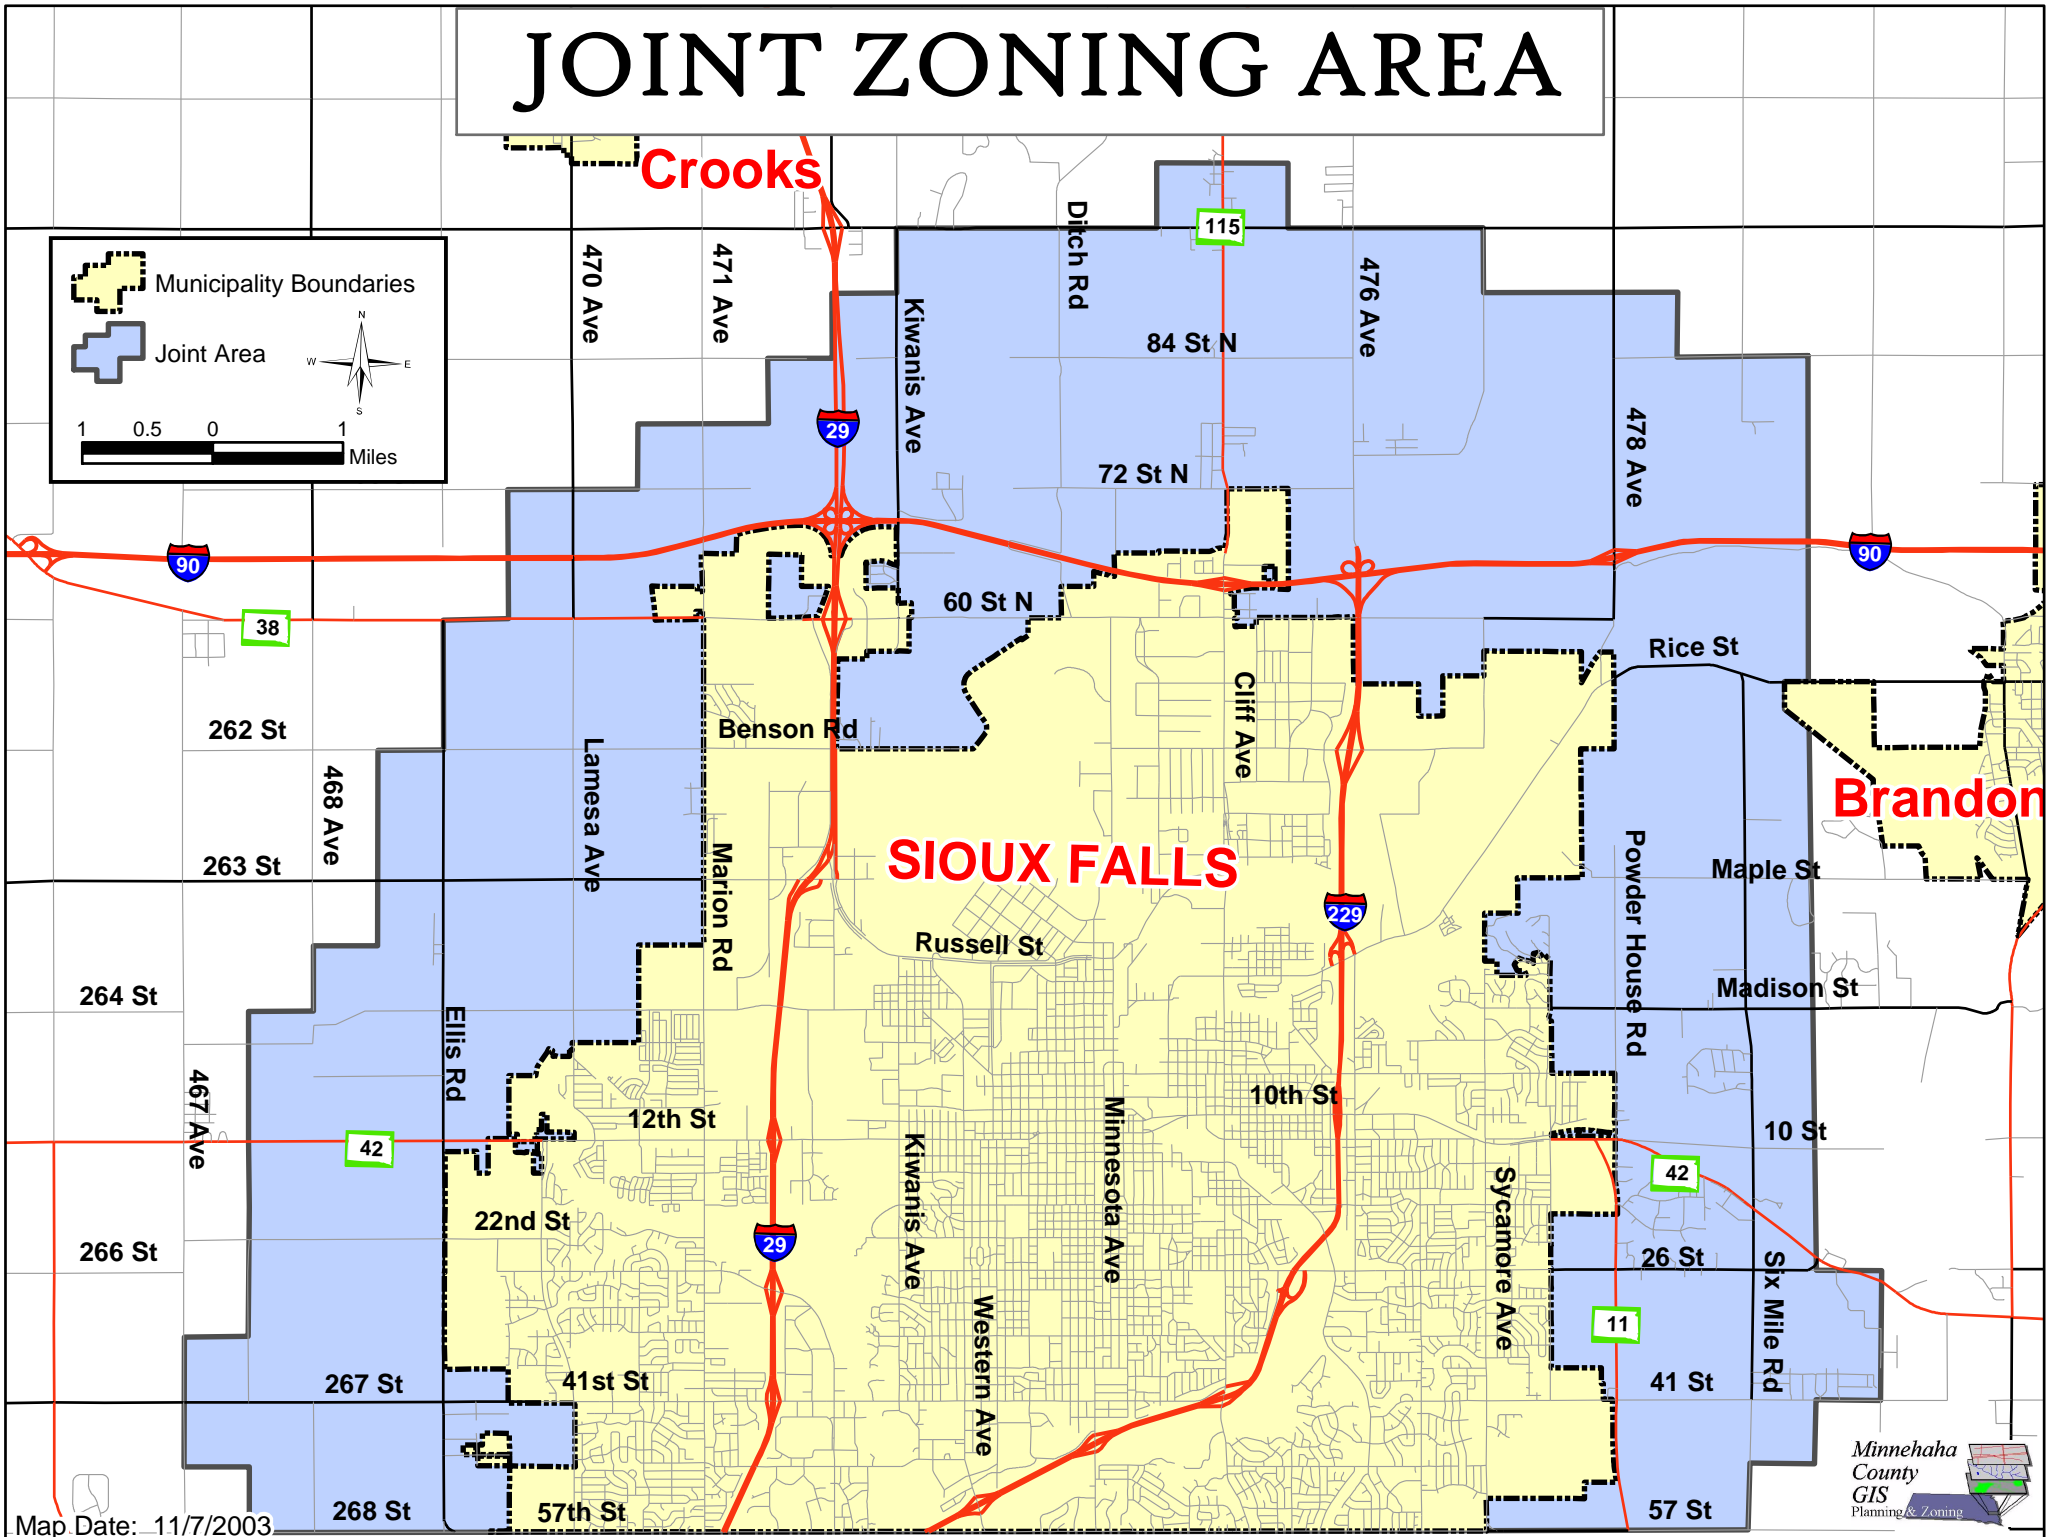

JOINT ZONING AREA

Crooks

Brandon

SIoux FALLS

Municipality Boundaries

Joint Area

1 0.5 0 1 Miles

North arrow and scale bar.

Map Date: 11/7/2003